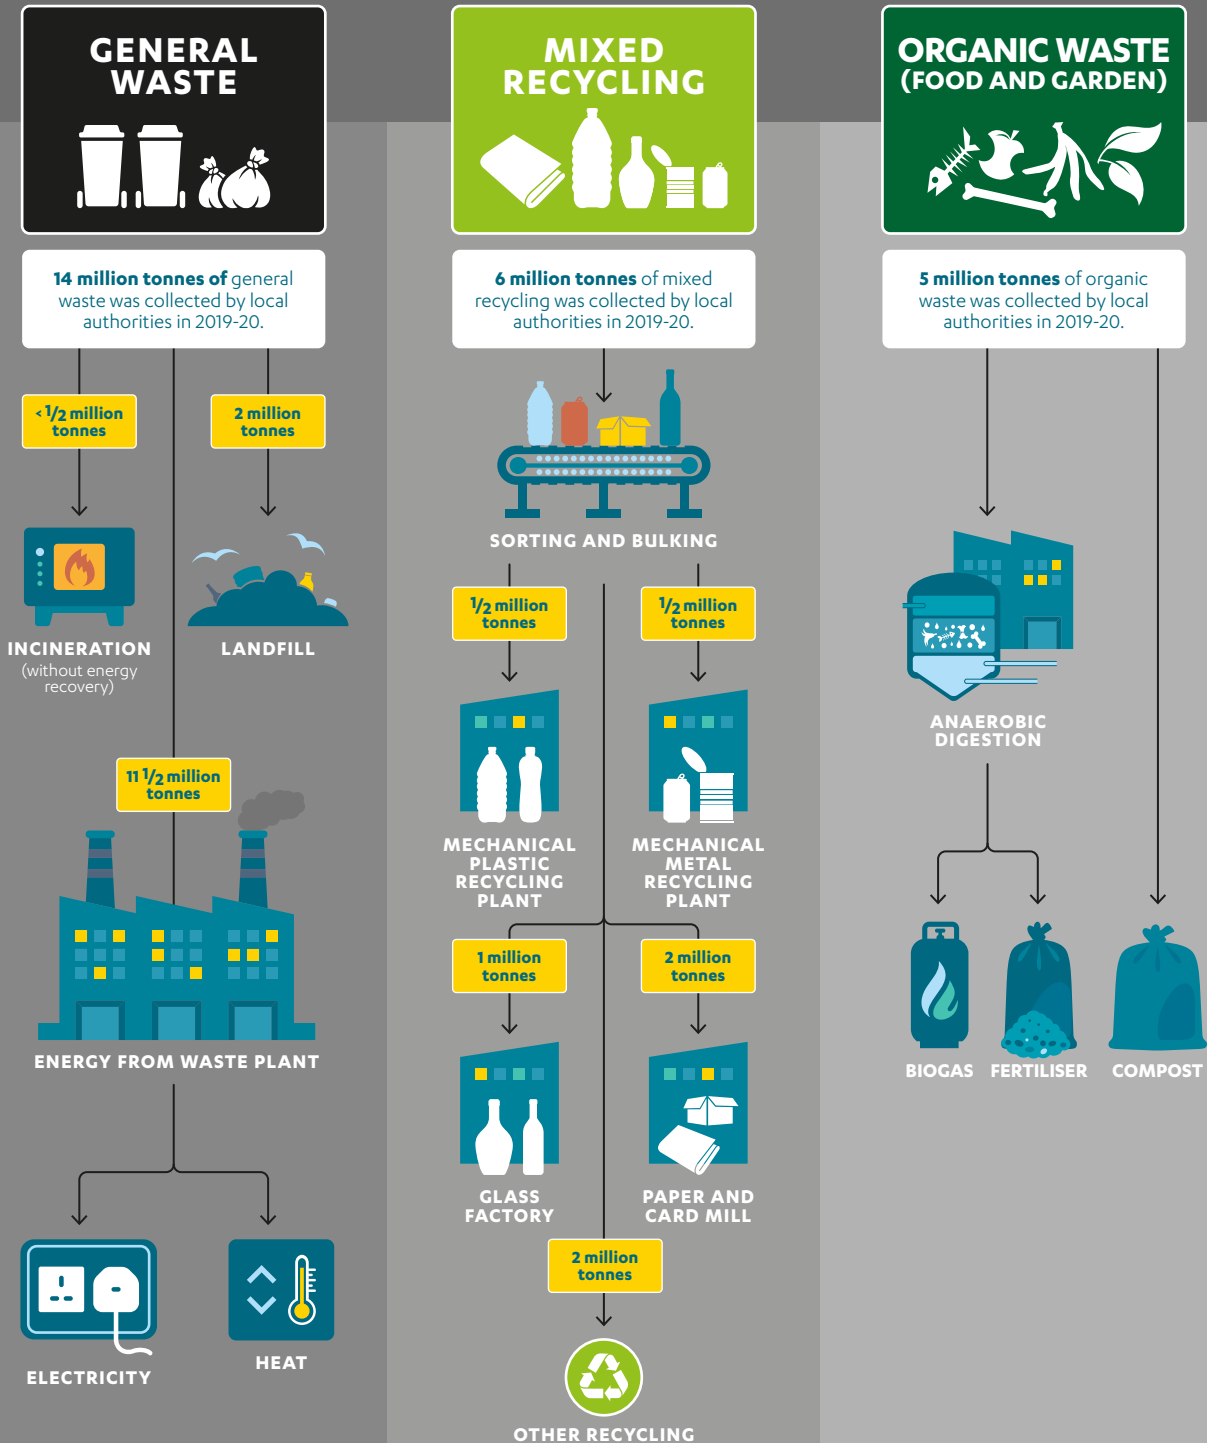

# LOCAL AUTHORITY COLLECTED WASTE BREAKDOWN

**25 million tonnes of waste was collected by local authorities in England in 2019-20.**

This includes household waste and some commercial waste. Waste types follow different processes when separated successfully by households and businesses, and some of these are shown here.

Sources: Department for Environment, Food & Rural Affairs (2021), Commission calculations